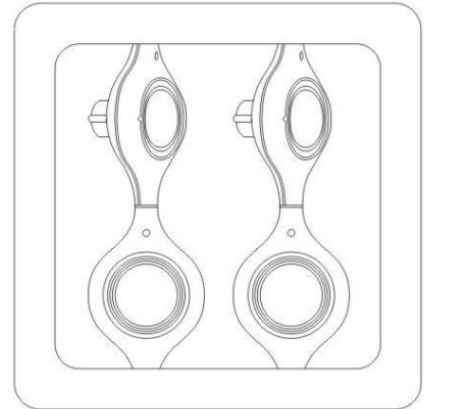

SPACE RECESSED

D96006

GENERAL

Series: Space
Brand: Milan
Division: Design
Mounting Type: Recessed
Mounting Location: Ceiling
Subcategory: Downlight

PHYSICAL

Shape: Square
Length (mm): 387
Length (in): 15 1/4
Width (mm): 387
Width (in): 15 1/4
Height (mm): 89
Height (in): 3 1/2
Light Distribution: Direct
Weight (kg): 3.2
Weight (lbs): 7
Diffuser: Glass - Sold Separately
Fixture Finish: Metallic Gray
Fixture Material: Metal

ELECTRICAL

Number of Lamps: 4
Lamp Type: LED Retrofit
Lamp Shape: MR16
Bulb Included: Bulb Not Included
Total Output Wattage (W): 20
Max. Wattage Per Lamp (W): 5
Lamp Base: GU10
Housing: Non - IC rated remodel housing is for use in non - insulated areas or where insulation is at least 3
Input Voltage (V): 120

LED

OPTICAL

RATINGS AND CERTIFICATIONS

Certified By: CSA Certified to UL and CSA Standards
IP rating: IP20

PROJECT	_____
TYPE	_____
NOTES	_____
QUANTITY	_____
DATE	_____